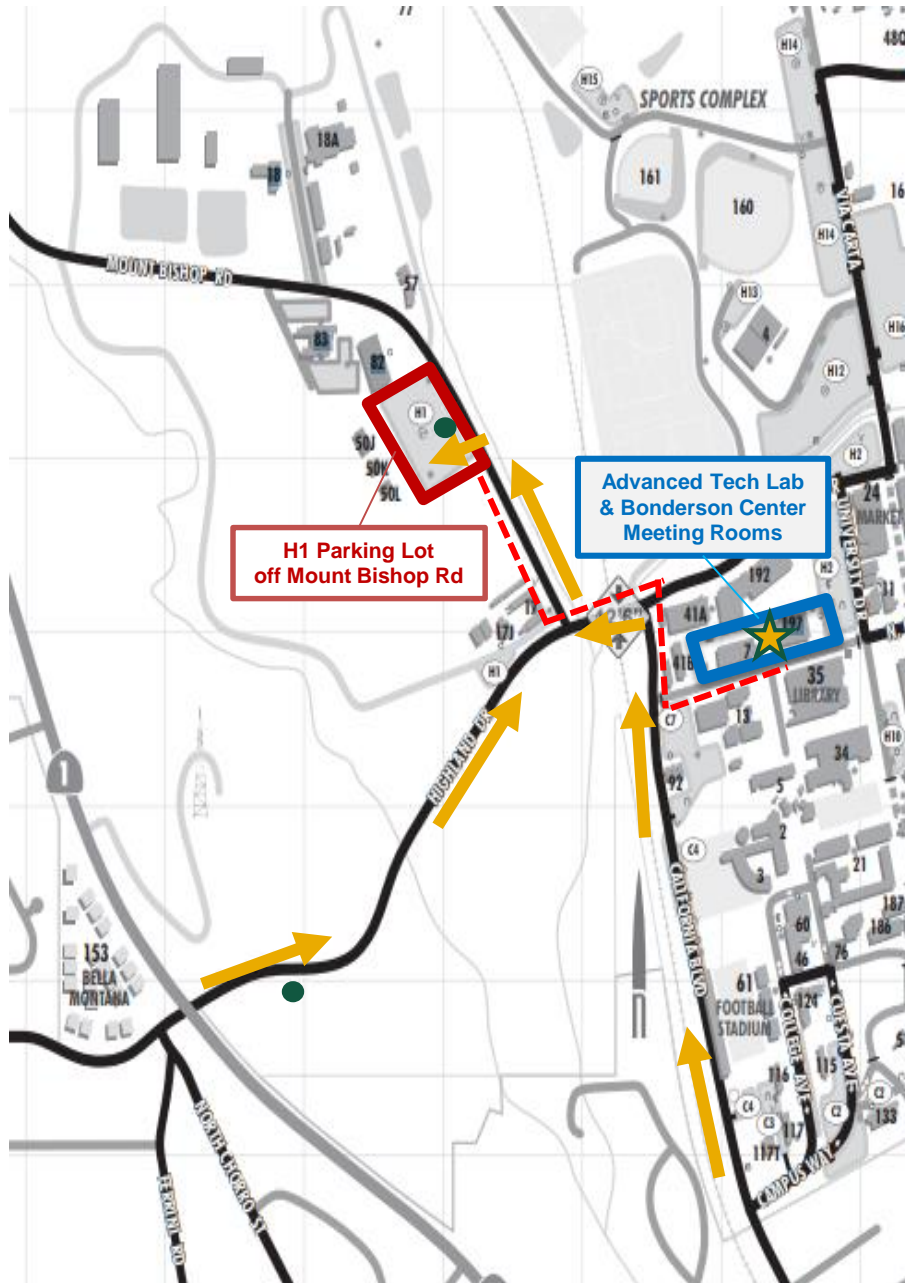

# CubeSat 2019 Mini-Workshops: *CubeSat Training* & *CubeSat Astronomy Workshop* April 26-27, 2019

Driving Directions to H-1 Parking Lot using either California Blvd or Highland Dr

CubeSat Post-Workshop Parking: H-1 Parking Lot.

Walking Directions from H-1 Parking Lot

**CubeSat Training – Bonderson Ctr (Bldg 197)**  
**CubeSat Astronomy – Adv Tech Lab (Bldg 7)**

Parking Permits required Mon-Fri from 7am-10pm.

## PARKING INSTRUCTIONS:

- CubeSat Post-Workshop event parking in the **H-1 Parking Lot**.
- Please print an event parking permit prior to your arrival on campus. Simply follow these instructions:
  - Go online to: [calpoly.pmreserve.com](http://calpoly.pmreserve.com)
  - **Venue:** Cal Poly Campus
  - **Event:** 4/26 CubeSat Mini-Workshops
  - **Access Code:** CSMW19
- Parking permits can also be purchased on campus at any available pay station●.
- A valid parking permit is required for all vehicles parking on campus Monday-Friday.
- Parking on campus is extremely limited and is not guaranteed. **We recommend carpooling, using a ride service such as Uber or inquiring at your hotel to find out if a shuttle service is offered.**